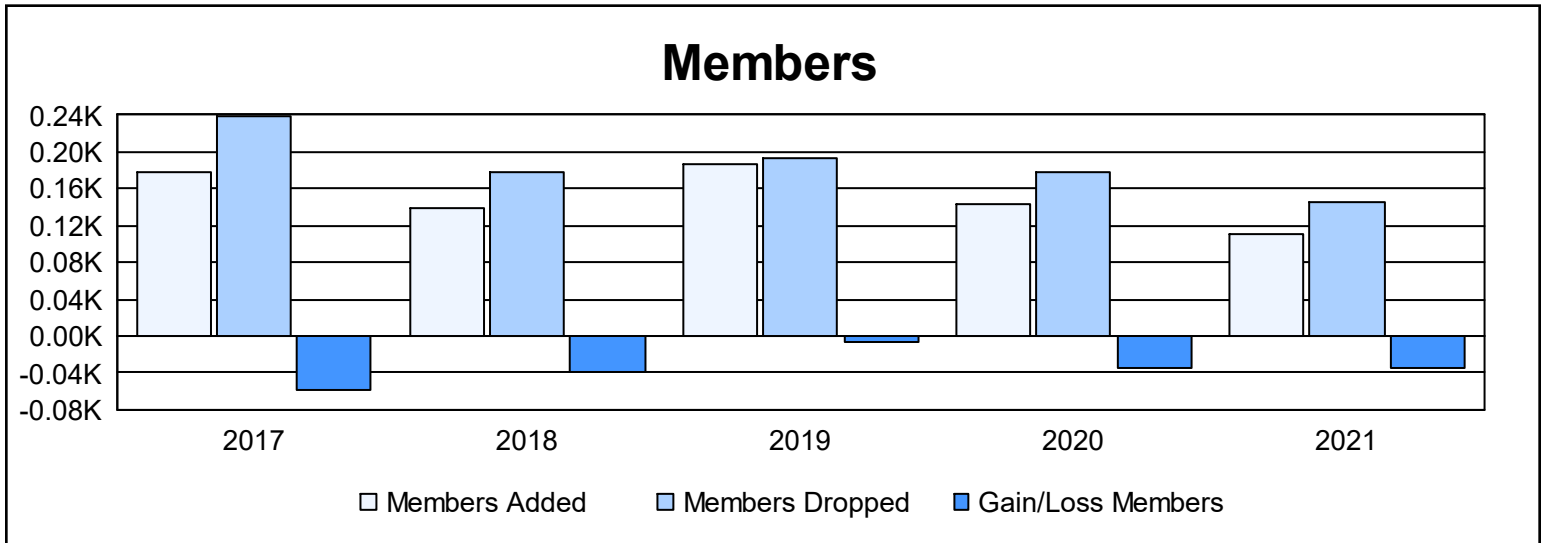

Year	New Clubs	Dropped Clubs	Gain/ Loss Clubs	New Members	Charter Members	Reinstate Members	Transfer Members	Total Member Added	Total Members Dropped	Gain/ Loss Members
2016-2017	2	2	0	110	52	6	11	179	238	-59
2017-2018	0	0	0	128	0	3	8	139	179	-40
2018-2019	0	0	0	169	0	12	6	187	193	-6
2019-2020	1	0	1	110	20	6	7	143	177	-34
2020-2021	0	1	-1	100	0	6	5	111	145	-34
<b>Average</b>	<b>1</b>	<b>1</b>	<b>0</b>	<b>123</b>	<b>14</b>	<b>7</b>	<b>7</b>	<b>152</b>	<b>186</b>	<b>-35</b>

### Membership Composition June 2021 Cumulative