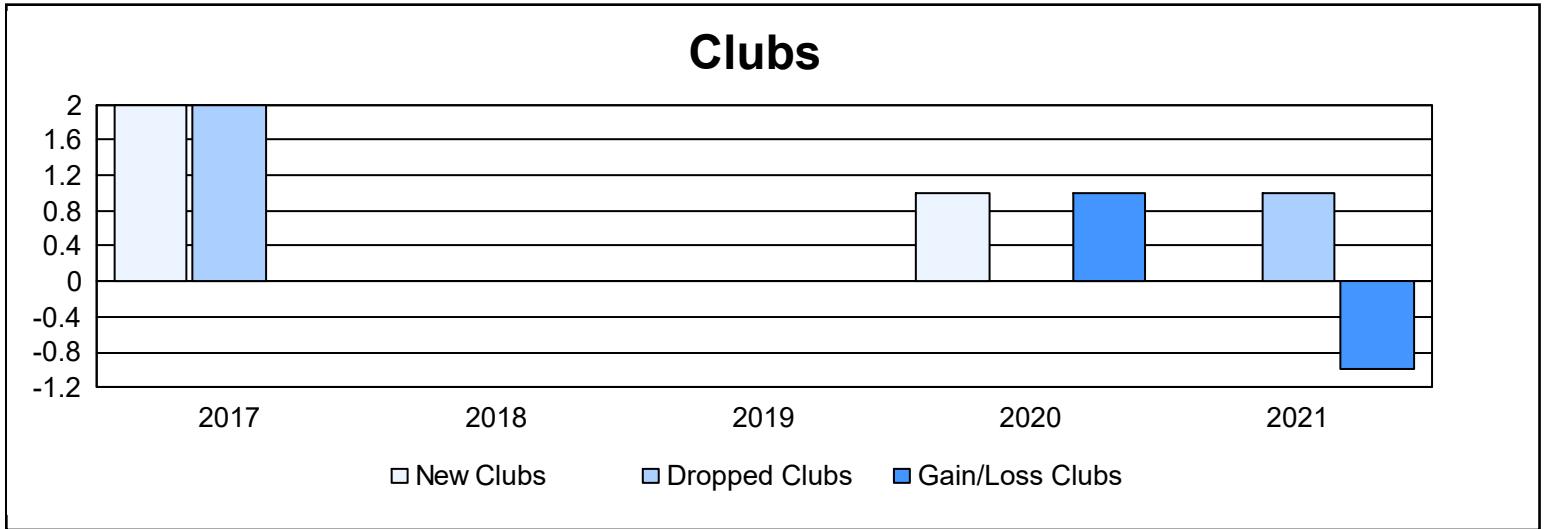

Year	New Clubs	Dropped Clubs	Gain/ Loss Clubs	New Members	Charter Members	Reinstate Members	Transfer Members	Total Member Added	Total Members Dropped	Gain/ Loss Members
2016-2017	2	2	0	110	52	6	11	179	238	-59
2017-2018	0	0	0	128	0	3	8	139	179	-40
2018-2019	0	0	0	169	0	12	6	187	193	-6
2019-2020	1	0	1	110	20	6	7	143	177	-34
2020-2021	0	1	-1	100	0	6	5	111	145	-34
<b>Average</b>	<b>1</b>	<b>1</b>	<b>0</b>	<b>123</b>	<b>14</b>	<b>7</b>	<b>7</b>	<b>152</b>	<b>186</b>	<b>-35</b>

### Membership Composition June 2021 Cumulative